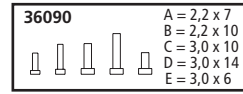

SPARE PARTS

Ersatzteile · Pièces détachées · Reserveonderdelen

Nr:	Description:	Bezeichnung:	Désignation:	Beschrijving:	PG*
38705-82	Hand brake lever / Air Cylinder / Brake cylinder / Control valve	Handbremshebel / Luftkessel / Bremszylinder / Stellventil	Frein à main /Citerne à air / Cylindre de frein /Valve	Handrem / Luchtketel / Remcilinder / Regelklep	9
38705-83	Handrails, Steps	Griffstangen, Aufstiegstritt	Handrails	Handgrepen, Trede	9
	Spare parts, standard range	Standard Ersatzteile	Pièces détachées standard	Standaardonderdelen	
36030	Standard Coupler	Kupplung komplett	Attelage, complet	Koppeling, volledig	
36033	Rigid Coupler	Ganzzug-Kupplung	Attelage	Koppeling	
36051	Bettendorf Truck Frame (set of 2)	Drehgestell „Bettendorf“ (2 Stück)	Bettendorf Bogy (2 unités)	Draaistel „Bettendorf“ (2 stuks)	
36090	Screws (5 Sizes, 20 Pcs)	Schrauben-Set (20-tlg./5 Größen)	Jeu de vis (20 pièces, 5 tailles)	Set schroeven (20-delig)	
36160	Plastic Wheelset (set of 2)	Radsatz Kunststoff (2 St.)	Essieux plastiques (2 unités)	Kunststof wielstel (2-delig)	
36164	Metal Wheelset (set of 2)	Radsatz Metall (2 St.)	Essieux métalliques (2 unités)	Metalen wielstel (2-delig)	

*Preisgruppe *price category *catégorie de prix *Priscategorie

PIKO Spielwaren GmbH · Lutherstraße 30 · 96515 Sonneberg, GERMANY