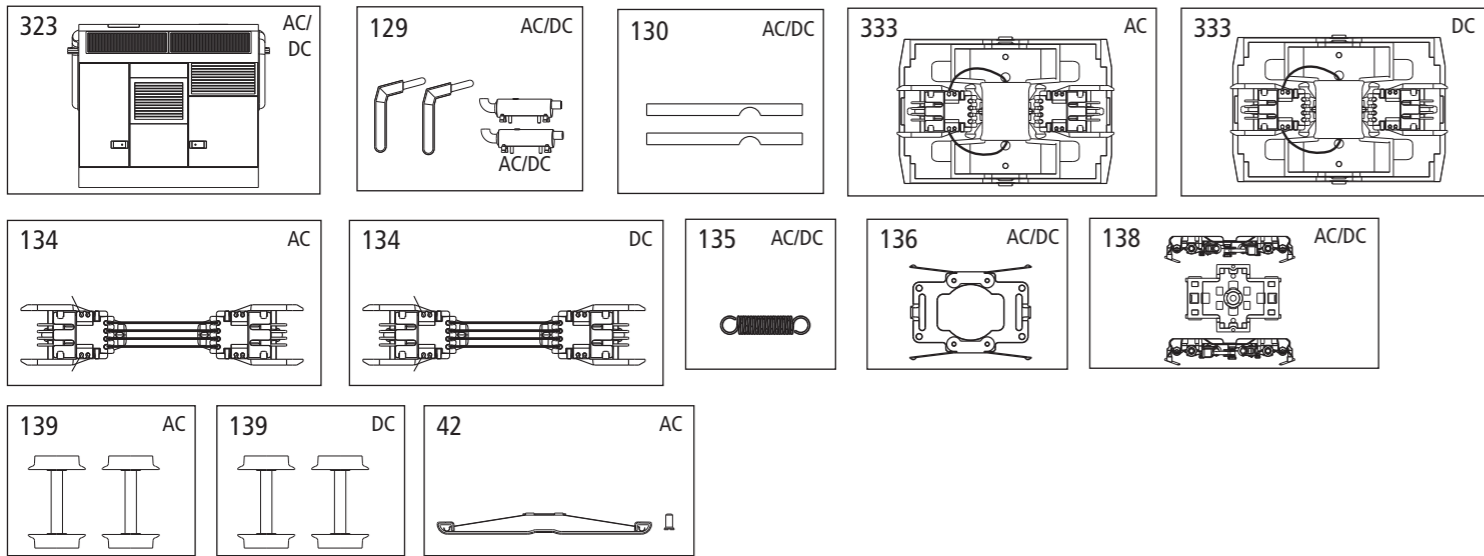

Antriebscontainer Diesel / Powered Container diesel / Contenant Drive / 短卡