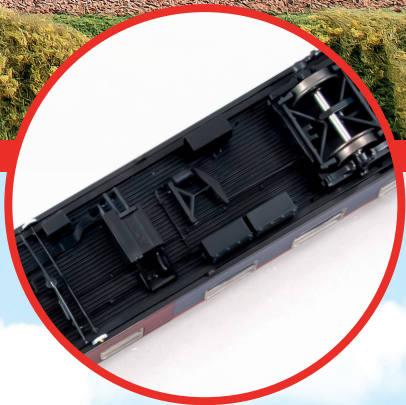

52211

Carrozza DB ARmh²¹⁶ "Kakadu"

52211 **NEW**  **IV**    

Carrozza DB ARmh²¹⁶ "Speiseraum" con scompartimenti di prima classe e area ristoro in livrea blu/rosso.
 DB Type ARmh²¹⁶ "Speiseraum" car, with 1st class compartments and refreshment area. Blue and red livery.
 DB Schellzugwagen Typ ARmh²¹⁶ mit 1. Klasse Abteil und Speiseraum. Lackierung in blau und rot.